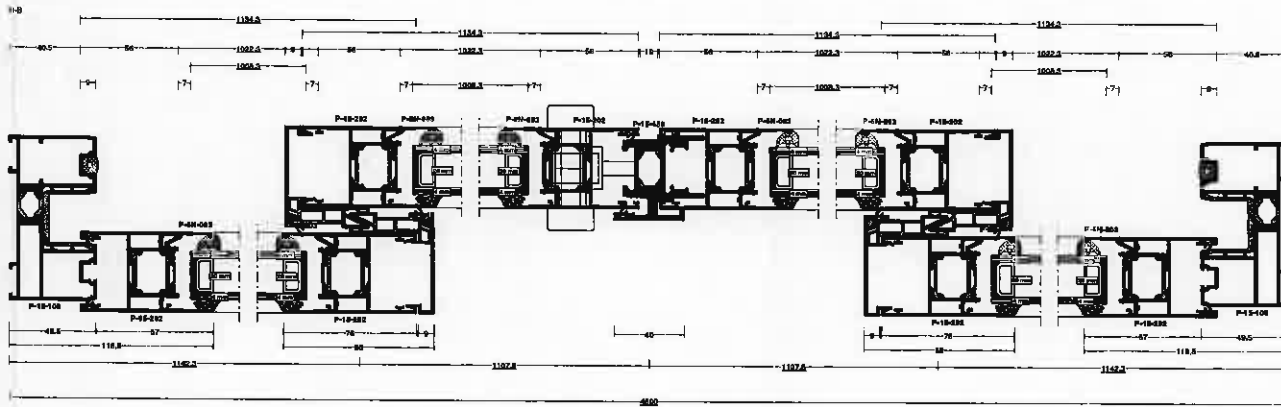

Pos. 004, Quantity: 1
Sliding Door 1 Door Sliding Left, 1 Door Sliding Right
Job: DTD Ref Chapter House
System: AluK GB BSC94 Duorall Inline Sliding P-15-901
Exterior View

- 4x 2x4mm 4mm Clear Planitherm Argon , 4:20:4 Tough Clear, Black Warm Edge Spacer, Argon, Glazing U-Value 1.2 28mm 0.76 m² 1006 x 749mm
- 4x 2x4mm 4mm Clear Planitherm Argon , 4:20:4 Tough Clear, Black Warm Edge Spacer, Argon, Glazing U-Value 1.2 28mm 1.36 m² 1006 x 1344mm

- 1 A-GS-308
- 2 A-GS-308

PROJECT NAME. DTD Ref Chapter House	
DATE 10.08.2021	SCALE 1 : 4.1