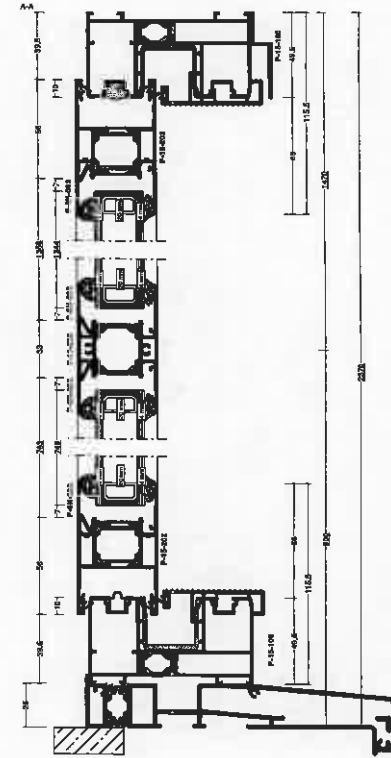

Pos. 004, Quantity: 1
Sliding Door 1 Door Sliding Left, 1 Door Sliding Right
Job: DTD Ref Chapter House
System: AluK GB BSC94 Duorall Inline Sliding P-15-901
Exterior View

- 4x 2x4mm 4mm Clear Planitherm Argon , 4:20:4 Tough Clear, Black Warm Edge Spacer, Argon, Glazing U-Value 1.2 28mm 0.76 m² 1006 x 749mm
- 4x 2x4mm 4mm Clear Planitherm Argon , 4:20:4 Tough Clear, Black Warm Edge Spacer, Argon, Glazing U-Value 1.2 28mm 1.36 m² 1006 x 1344mm

- 1 A-GS-308
- 2 A-GS-308

PROJECT NAME. DTD Ref Chapter House	
DATE 10.08.2021	SCALE 1 : 4.1