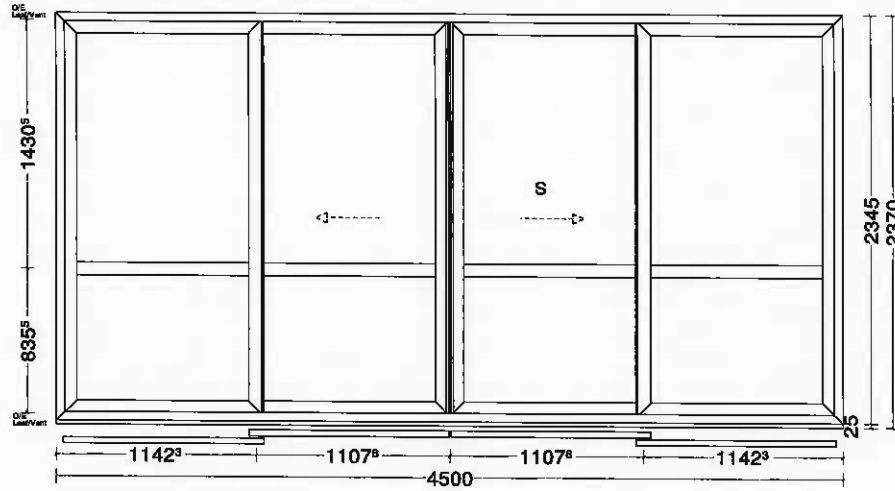

Pos. 004, Quantity: 1
Sliding Door 1 Door Sliding Left, 1 Door Sliding Right
Job: DTD Ref Chapter House
System: AluK GB BSC94 Duorall Inline Sliding P-15-901
Exterior View

- 4x 2x4mm 4mm Clear Planitherm Argon , 4:20:4 Tough Clear, Black Warm Edge Spacer, Argon, Glazing U-Value 1.2 28mm 0.76 m² 1006 x 749mm
- 4x 2x4mm 4mm Clear Planitherm Argon , 4:20:4 Tough Clear, Black Warm Edge Spacer, Argon, Glazing U-Value 1.2 28mm 1.36 m² 1006 x 1344mm

- 1 A-GS-308
- 2 A-GS-308

PROJECT NAME. DTD Ref Chapter House	
DATE 10.08.2021	SCALE 1 : 4.1